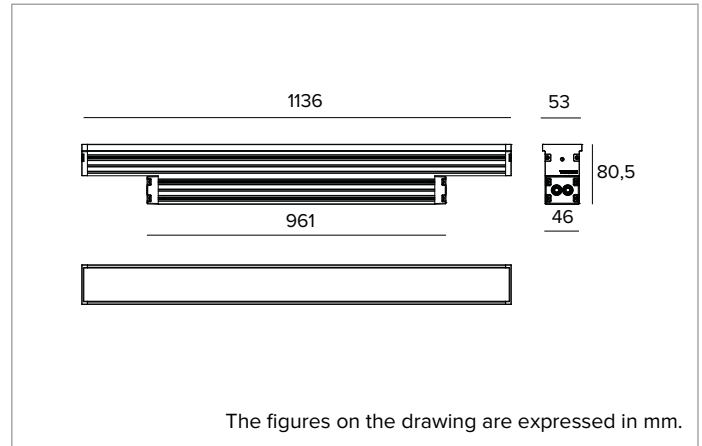

SOURCE

High Power High Efficiency Ra80 linear LED board. Ra90 on request.

Energy efficiency class: E

Nominal power: 48W

Nominal flux: 6460lm

Colour rendering index: 80

Rf: 83

Rg: 97.3

CCT nominal: 2700K

SDCM: 3

Lifetime (L80/B10): >50000h tq +25°C

ILLUMINOTECHNICAL CHARACTERISTICS

Internal optical system composed of a primary cylindrical glass lens, a high reflectance anodised aluminium reflector and an integrated holographic filter. Wall Washer version.

Optic: WALL WASHER

Beam angles: WW

Optical efficiency: 75%

Fixture flux: 4857lm

Luminous efficacy: 92lm/W

Photobiological safety: Compliant with RG1 low risk group

MECHANICAL CHARACTERISTICS

Extruded anodised aluminium 15µ body. Extra clear 5mm thick glass flat screen. The body of the fixture is adjustable and can be installed away from the mounting surface using accessory snap brackets.

Colour and finish: Aluminium

Dimensions: L=1136mm

Weight: 4.5Kg

Version: INTEGRATED DRIVER

Degree of protection: IP66,IP67

Mechanical Resistance: IK08

ELECTRICAL CHARACTERISTICS

Integrated driver version. Complete with electronic ON-OFF power supply. Pre-cabled with a 1 metre 3x1mm² H07RN-F cable. Luminaire compliant with EN 60598-2-22 for power supply from a centralised emergency system CPSS (Central Power Supply System), not incorporated in the luminaire - high risk areas excluded. The default power and flux are 100% in AC and 100% in DC.

Fixture Power: 53W

Power supply: 220-240Vac 50/60Hz

Insulation Class: CLASS 1

Type of driver / Control: ON-OFF

Driver included: YES

Class F: YES

SAFE FLICKER: PstLM=<1 and SVM=<0.4 (IEC TR 61547-1 and IEC TR 63158), to ensure a more comfortable and safe light

Ambient temperature: -25°C / +35°C

INSTALLATION

To be completed with stainless steel adjustable brackets.

NOTES

Uses the "Waterblock Smart" technical solution that involves resin coating the connection cables, limiting the risk of humidity reaching the driver or the fixture. 110-277Vac version available on request.

WARRANTY

5 years.

WARNING

Luminaire designed for disposal/recycling at end-of-life. Replaceable (LED only) light source by a professional. Replaceable control gear by a professional.

Due to the technological evolution of the electronic components, the data provided may be updated, and as such, confirmation must be requested during the order process.

Luminous flux and power supply have +/-10% tolerances with respect to the indicated value. tq +25°C (CIE 121).

We reserve the right to make technical changes.

Targetti Sankey S.r.l.
Via Pratese, 164
50145 Firenze - Italy
Tel: +39 055 37911
targetti.com
targetti@targetti.com

CCIAA Firenze
Share Capital:
€ 500.000,00
VAT N. (IT):
01537660480
R.E.A.: FI-275656

TARGETTI